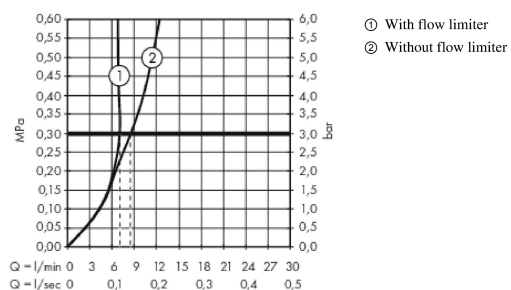

Metropol

Single lever bidet mixer with lever handle and push-open waste set

Surfaces: **Matt White** Article Number: **32520700**

Description

product features

- consists of: single lever bidet mixer, waste set
- projection 129 mm
- ball-pivot joint
- spray type: laminar spray
- maximum flow rate at 3 bar: 7,2 l/min
- ceramic cartridge
- temperature limitation adjustable
- suitable for continuous flow water heaters
- material waste set: metal
- connection type: G 3/8 connections
- connection dimension: DN15

Technology

Design awards

Product image

Scale drawing

Flowchart