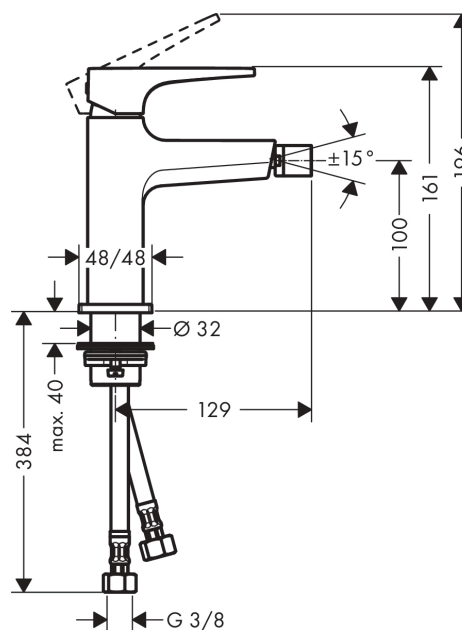

##### product features

- consists of: single lever bidet mixer, waste set
- projection 129 mm
- ball-pivot joint
- spray type: laminar spray
- maximum flow rate at 3 bar: 7,2 l/min
- ceramic cartridge
- temperature limitation adjustable
- suitable for continuous flow water heaters
- material waste set: metal
- connection type: G 3/8 connections
- connection dimension: DN15

#### Flowchart

**Metropol**  
**Single lever bidet mixer with lever handle and push-open waste set**  
 Surfaces: **Matt White**    Article Number: **32520700**

## Metropol

Single lever bidet mixer with lever handle and push-open waste set

Surfaces: **Matt White** Article Number: **32520700**

### Spare part list

Year of production: >11/19

Pos.	Description	Article Number	Price	PU
1	handle	92995700	-	1
2	screw cover	95704000	-	1
3	flange	92625700	-	1
4	nut	92689000	-	1
5	O-ring 27x1,5	92527000	-	1
6	O-ring 25x1,5	98146000	-	1
7	cartridge, assy	97685000	-	1
8	seal	98865000	-	1
9	adapter for cartridge	92628000	-	1
10	adapter for cartridge	98866000	-	1
11	O-ring 23x2	98398000	-	1
12	aerator laminar M16x1 (7 l/min)	97360700	-	1
13	ball joint	97362700	-	1
14	O-ring 32x1,5	92936000	-	1
15	escutcheon	93048700	-	1
16	fixing set (Ø 32)	13961000	-	1
17	flat seal	98749000	-	1
18	lever collar	97548000	-	1
19	connection hose 450 mm M8x0,75 G3/8	97206000	-	1
20	O-ring 6,6x1,6	93019000	-	1
a	push-open waste set	50100700	-	1
b	fixation extension 35 mm	13898000	-	1