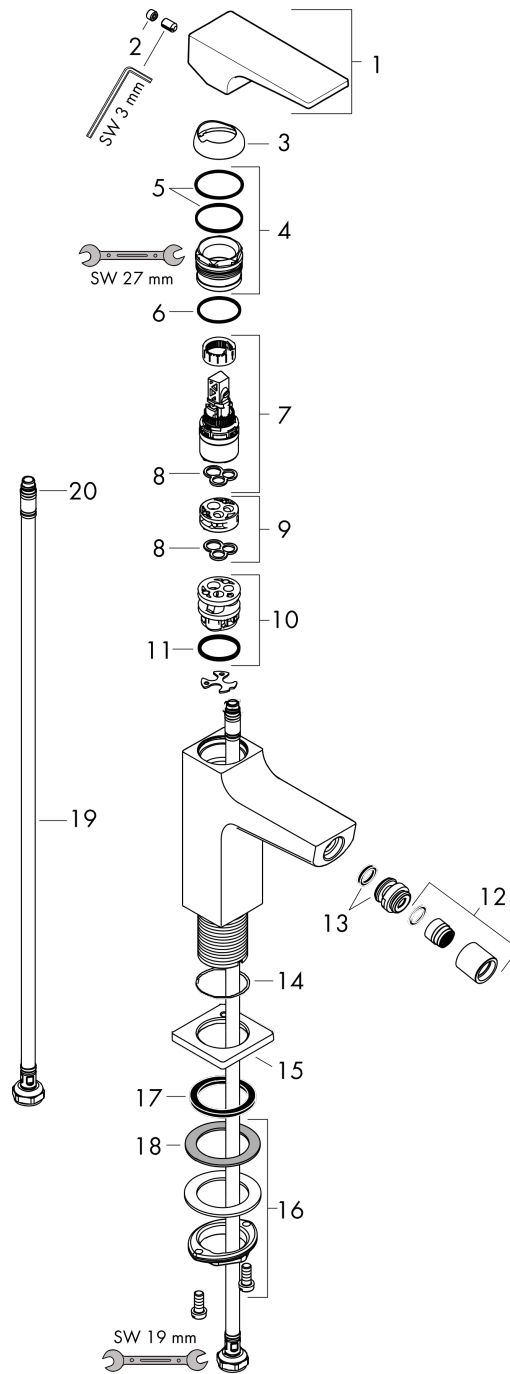

Metropol
Single lever bidet mixer with lever handle and push-open waste set
Surfaces: **Matt White**   Article Number: **32520700**

Exploded Drawing

Year of production: >11/19

Metropol

Single lever bidet mixer with lever handle and push-open waste set

Surfaces: **Matt White** Article Number: **32520700**

Spare part list

Year of production: >11/19

Pos.	Description	Article Number	Price	PU
1	handle	92995700	-	1
2	screw cover	95704000	-	1
3	flange	92625700	-	1
4	nut	92689000	-	1
5	O-ring 27x1,5	92527000	-	1
6	O-ring 25x1,5	98146000	-	1
7	cartridge, assy	97685000	-	1
8	seal	98865000	-	1
9	adapter for cartridge	92628000	-	1
10	adapter for cartridge	98866000	-	1
11	O-ring 23x2	98398000	-	1
12	aerator laminar M16x1 (7 l/min)	97360700	-	1
13	ball joint	97362700	-	1
14	O-ring 32x1,5	92936000	-	1
15	escutcheon	93048700	-	1
16	fixing set (Ø 32)	13961000	-	1
17	flat seal	98749000	-	1
18	lever collar	97548000	-	1
19	connection hose 450 mm M8x0,75 G3/8	97206000	-	1
20	O-ring 6,6x1,6	93019000	-	1
a	push-open waste set	50100700	-	1
b	fixation extension 35 mm	13898000	-	1